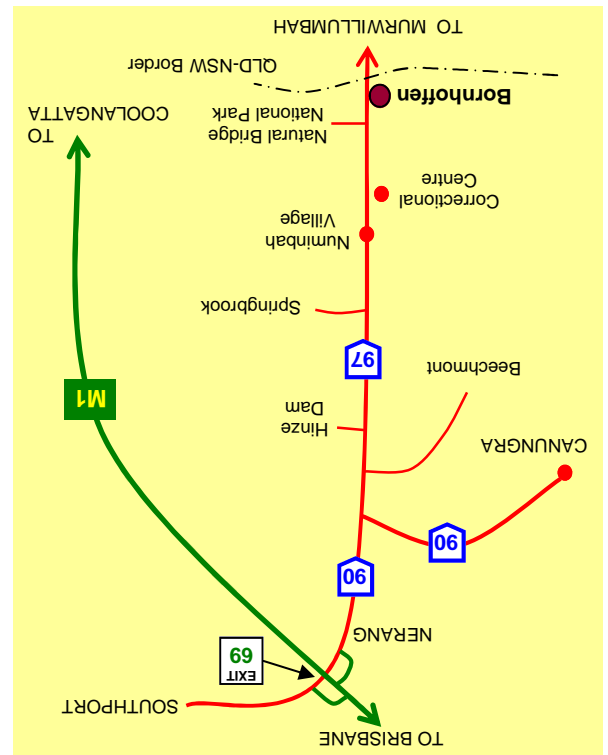

SAFETY

Bornhoffen
PCYC Centre for Youth and
Community Development

**Adventure
Development**